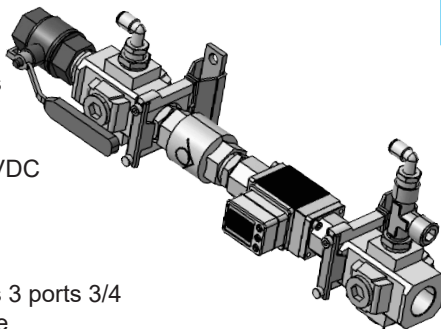

URN Serra RIP Panels

Integrated parts

DIGITAL FLOW METER

Digital flow switch with display for flow rate, adjustment mode status and malfunction codes. Built-in water temperature sensor. Integrated digital display for flow switch control and data log.

PROPORTIONAL VALVE

Electro-pneumatic transducer and vacuum regulator controlling pressure of air/vacuum progressively and proportionally to the electrical signal. Light design and bright and easy-to-read LED display.

WATER COOLING

Water inlet group :

- 1x ball valve 3/4"
- 2x brass collectors 3 ports 3/4"
- 1x water filter
- 1x cutoff valve 24VDC

Water outlet group :

- 1x ball valve 3/4"
- 1x flow meter
- 2x brass collectors 3 ports 3/4"
- 1x non-return valve