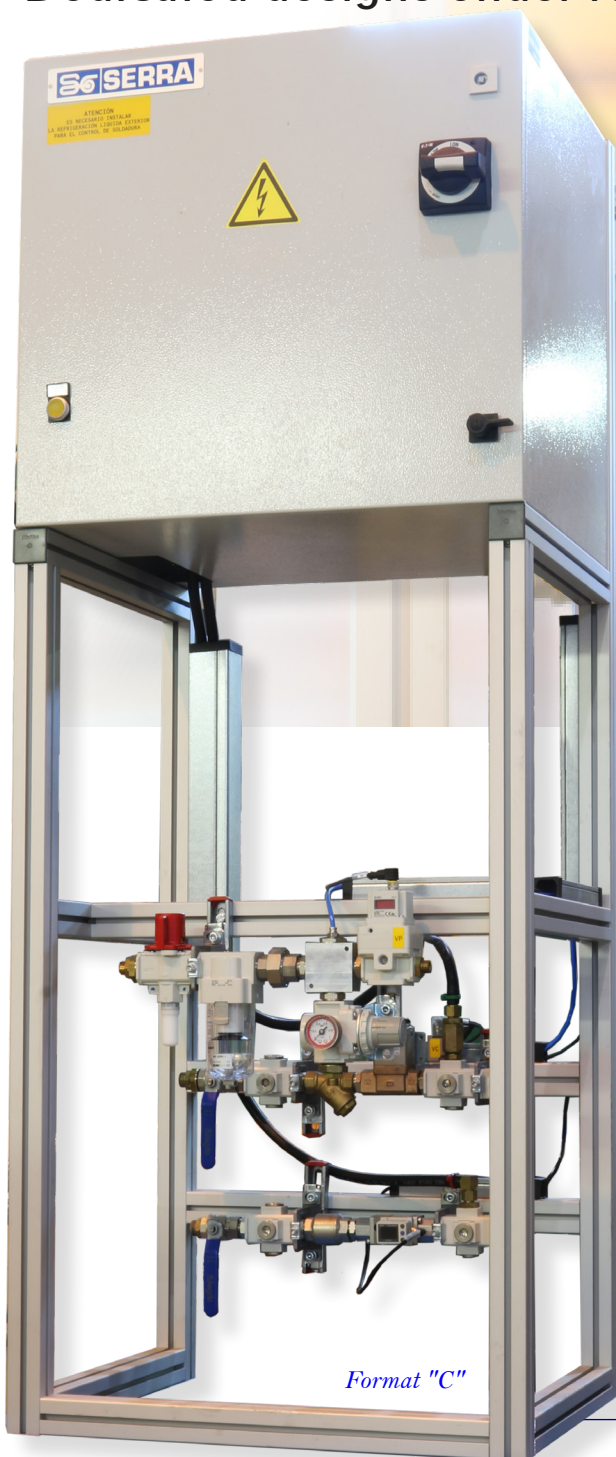

- Wide range of standard RIP panels for Serra control cabinets.
- Water cooling sets composed by flow meter and 3/4" I/O valves.
- Pneumatic sets with 1x or 2x pressures and proportional valve.
- Optional vacuum pump.
- Dedicated designs under request.

URN Serra RIP Panels

Integrated parts

DIGITAL FLOW METER

Digital flow switch with display for flow rate, adjustment mode status and malfunction codes. Built-in water temperature sensor. Integrated digital display for flow switch control and data log.

PROPORTIONAL VALVE

Electro-pneumatic transducer and vacuum regulator controlling pressure of air/vacuum progressively and proportionally to the electrical signal. Light design and bright and easy-to-read LED display.

WATER COOLING

Water inlet group :

- 1x ball valve 3/4"
- 2x brass collectors 3 ports 3/4"
- 1x water filter
- 1x cutoff valve 24VDC

Water outlet group :

- 1x ball valve 3/4"
- 1x flow meter
- 2x brass collectors 3 ports 3/4"
- 1x non-return valve