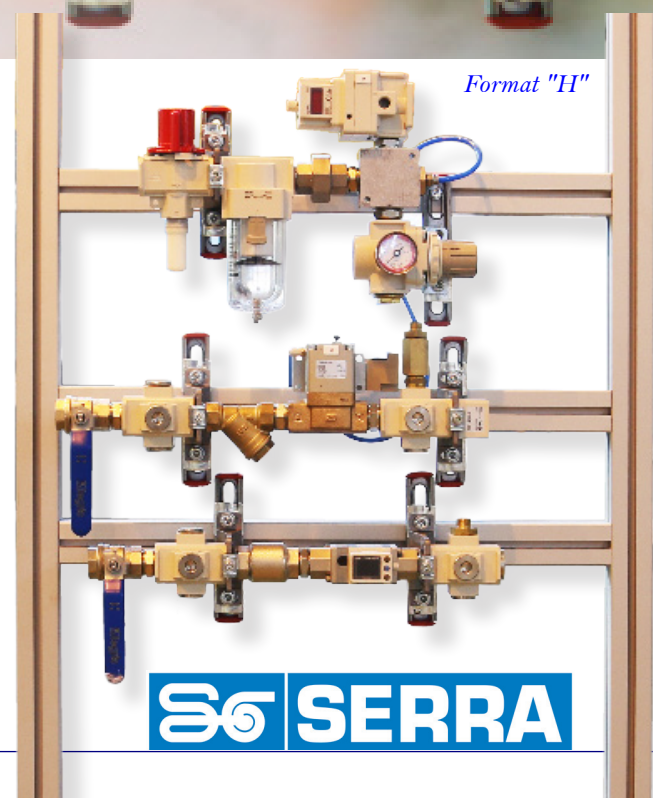

- Wide range of standard RIP panels for Serra control cabinets.
- Water cooling sets composed by flow meter and 3/4" I/O valves.
- Pneumatic sets with 1x or 2x pressures and proportional valve.
- Optional vacuum pump.
- Dedicated designs under request.

URN Serra RIP Panels

Integrated parts

DIGITAL FLOW METER

Digital flow switch with display for flow rate, adjustment mode status and malfunction codes. Built-in water temperature sensor. Integrated digital display for flow switch control and data log.

PROPORTIONAL VALVE

Electro-pneumatic transducer and vacuum regulator controlling pressure of air/vacuum progressively and proportionally to the electrical signal. Light design and bright and easy-to-read LED display.

WATER COOLING

Water inlet group :

- 1x ball valve 3/4"
- 2x brass collectors 3 ports 3/4"
- 1x water filter
- 1x cutoff valve 24VDC

Water outlet group :

- 1x ball valve 3/4"
- 1x flow meter
- 2x brass collectors 3 ports 3/4"
- 1x non-return valve