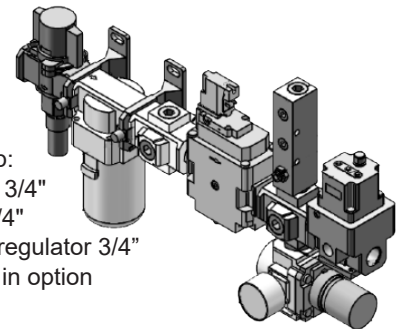

URN Serra RIP Panels

Integrated parts

DIGITAL FLOW METER

Digital flow switch with display for flow rate, adjustment mode status and malfunction codes. Built-in water temperature sensor. Integrated digital display for flow switch control and data log.

WATER COOLING

Water inlet group :

- 1x ball valve 3/4"
- 2x brass collectors 3 ports 3/4"
- 1x water filter
- 1x cutoff valve 24VDC

Water outlet group :

- 1x ball valve 3/4"
- 1x flow meter
- 2x brass collectors 3 ports 3/4"
- 1x non-return valve

PNEUMATICS

Air treatment group:

- Valve 3/2 interlock 3/4"
- Modular air filter 3/4"
- Modular pressure regulator 3/4"
- Proportional valve in option

Cabinet AS-1	Dimensions mm BxHxT	Format	Code	Flow meter	Proportional Valve	Regulator	Progressive start valve	Vacuum pump	Nr. of pressures
<i>Purposes: AC welding machines >180 kVA</i>	600x760x350	C	URN-200	●	●				2
			URN-210	●		●			1
Cabinet AS-2 <i>Purposes MF: Guns and welding machines >150 kVA</i> <i>Purposes AC: Welding machines >200 kVA or more than 1x thyristor block</i>	1200x600x400	H	URN-230S	●	●				2
			URN-231S	●		●			1
			URN-232S	●	●		●		2
			URN-233S	●	●		●		2
Cabinet AS-4 <i>Purposes: AC equipment, robot guns and welding machines <100 kVA</i>	600x600x350	C	URN-220	●	●				2
			URN-221	●		●			1
			URN-222	●	●		●		2
Cabinet AS-5 <i>'Purpose PTB Manual guns</i>	760x600x400	C / H	URN-255	●	●				-
Cabinet AS-6 <i>Purposes : Guns and welding machines MF <150 kVA</i>	650x600x515	C	URN-230	●	●				2
			URN-231	●		●			1
			URN-232	●	●		●		2
			URN-233	●	●		●		1