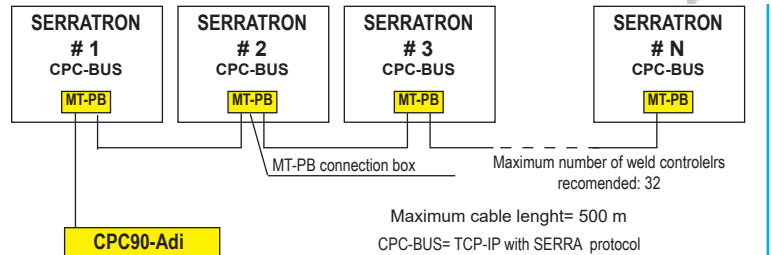

ACCESSORIES

Ethernet communications network

- Programming unit TP-10.
- Central programming cabinet AE-PC.
- Central communications module MT-PB.