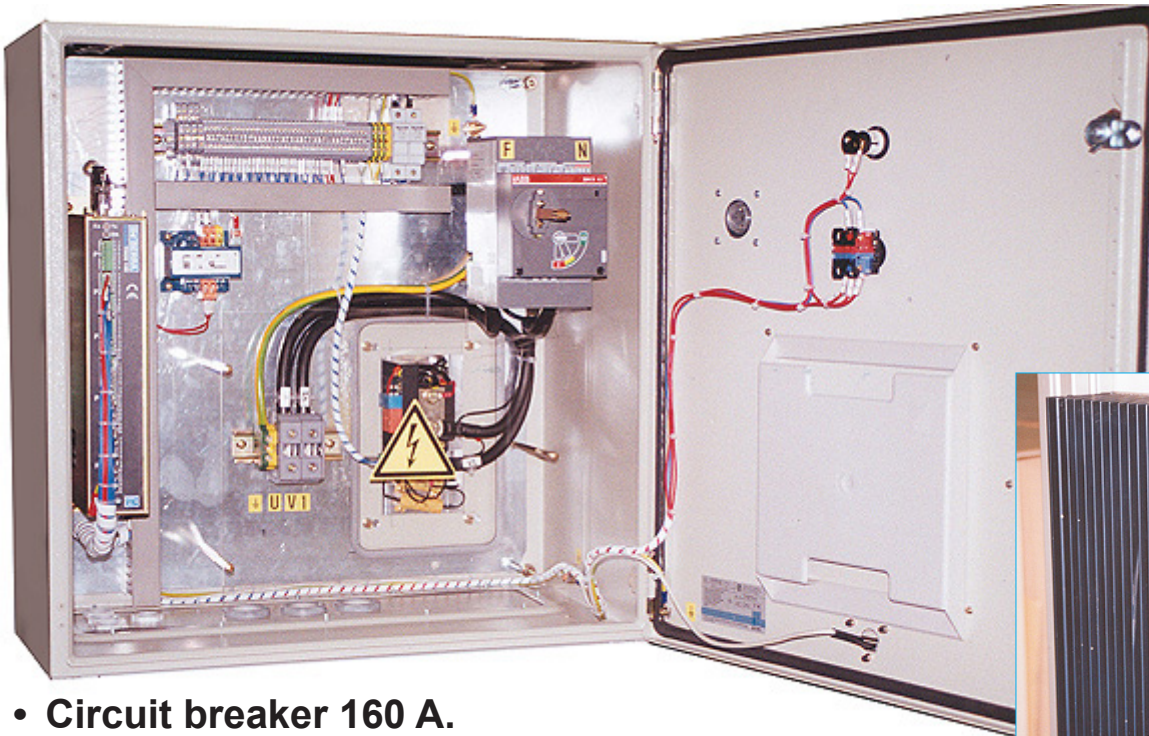

AS-4/100

CONTROL CABINET

Standard cabinet for robots.

- Circuit breaker 160 A.
- 180 A thyristors air cooled (up to 125 kVA).
- Interbus. Optical Fiber.
- Dimensions: 600 x 600 x 350 mm.
- Optional: pneumatic panel frame.

Order code

Thyristor nr.

AS-04/100-07-01-00

1x air/water < 125 kVA

AS-01/100-17-01-00

2x air/water < 125 kVA

Serratron 100c

- PLC integrated.
- Ethernet for central programming.
- Field buses:

ACCESSORIES

Ethernet communications network

- Programming unit TP-10.
- Central programming cabinet AE-PC.
- Central communications module MT-PB.

ISO 14001

BUREAU VERITAS
Certification