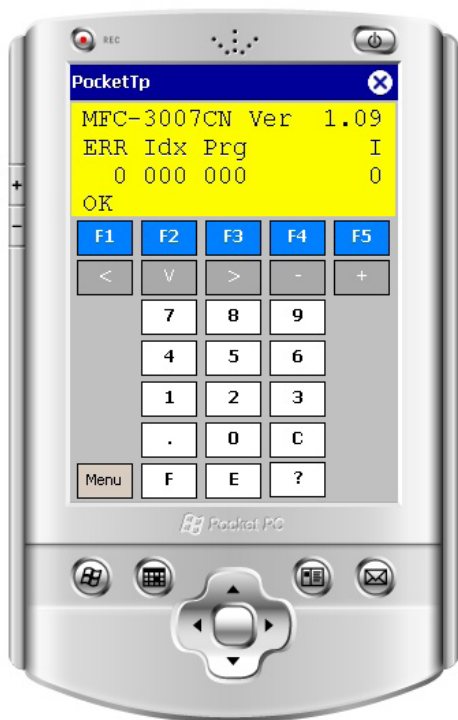

TP-10 Emulator

- Allows to use a PC or a PDA instead of a TP-10
- Suitable for all types of SERRA weld controllers.
- Wireless programming

SET SUPPLY IS COMPOSED BY:

- Interface Bluetooth® adaptes for connecting to the weld controller SERRATRON®
- TP-10 emulator software for PC
- TP-10 emulator software for PDA